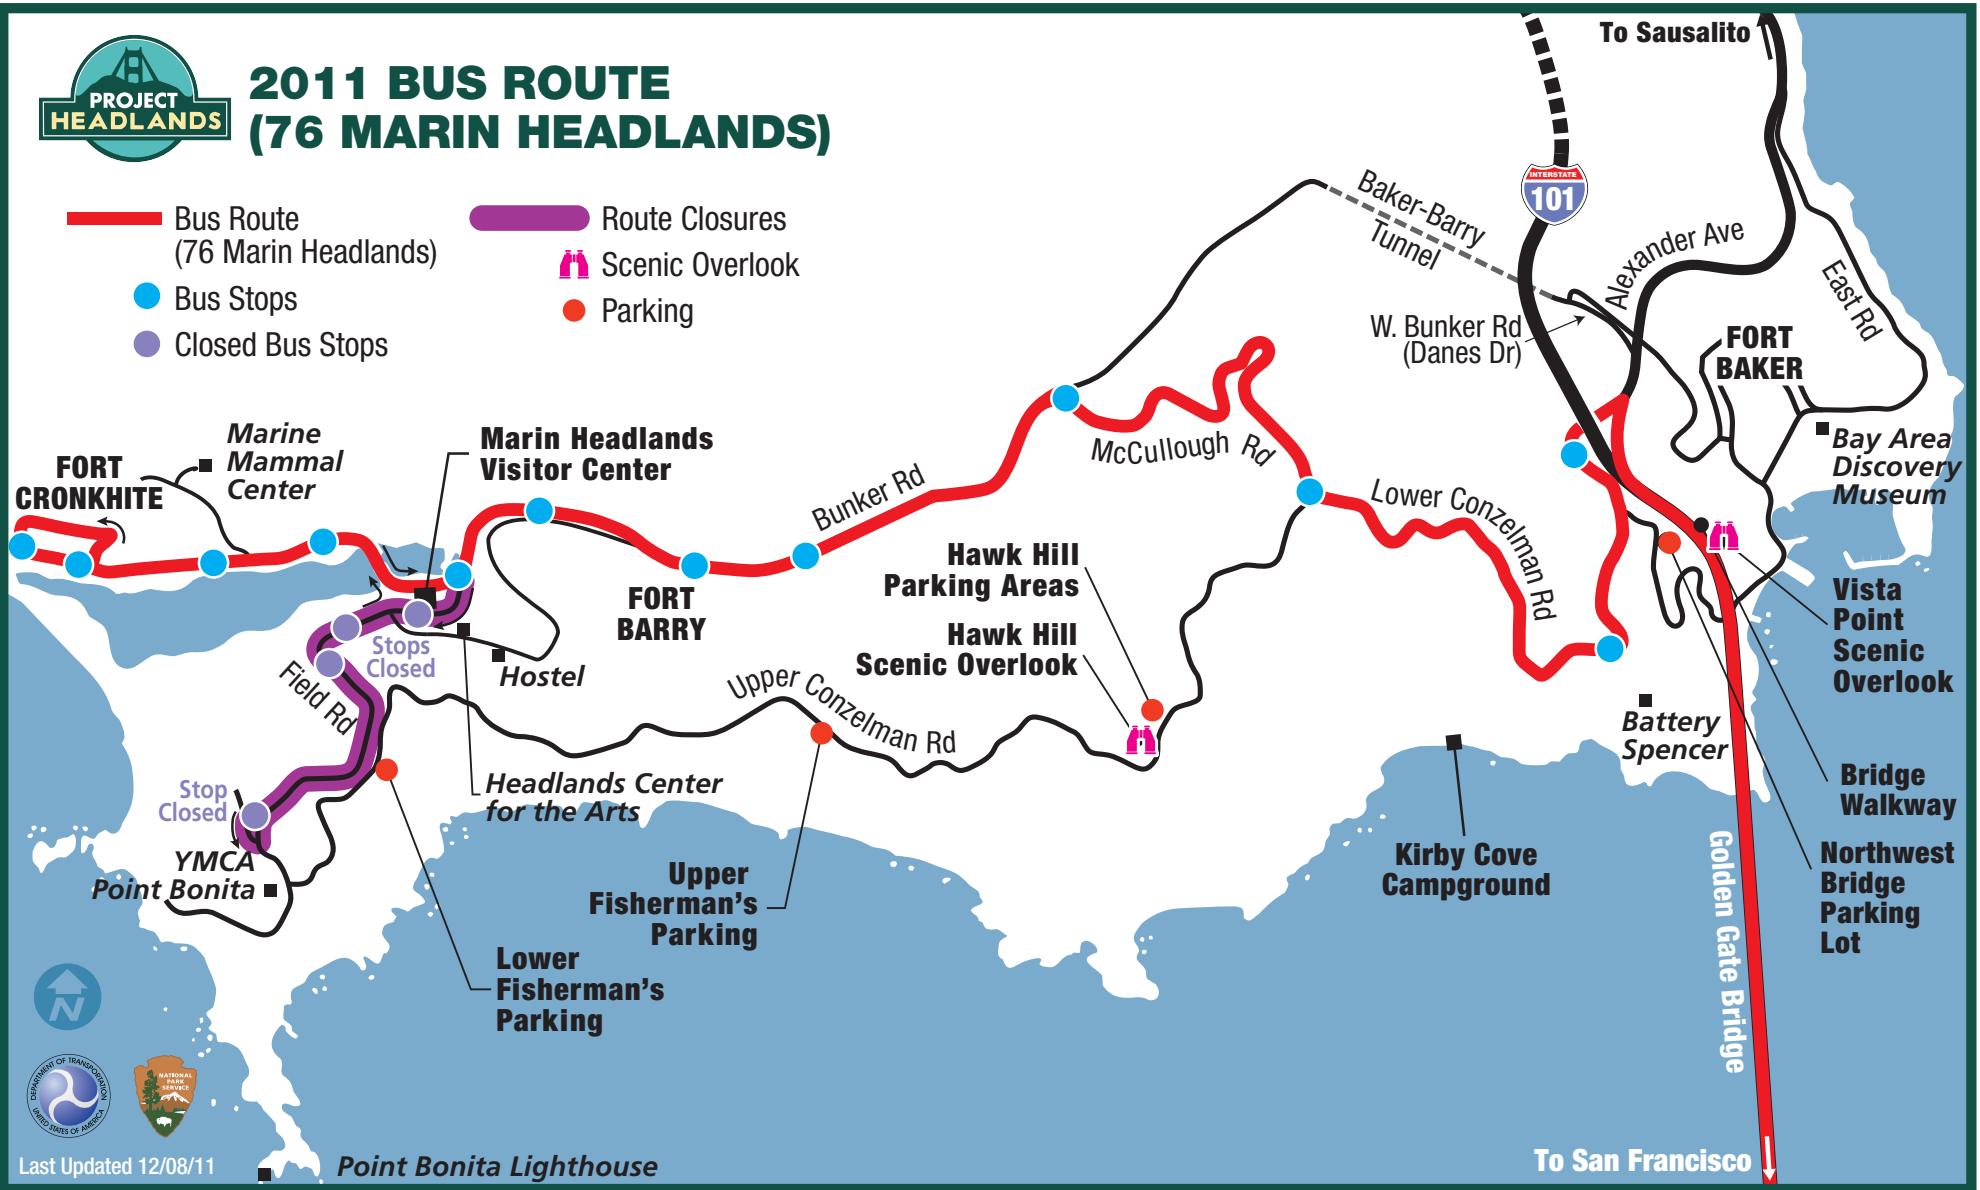

# 2011 BUS ROUTE (76 MARIN HEADLANDS)

- Bus Route (76 Marin Headlands)
- Bus Stops
- Closed Bus Stops
- Route Closures
- Scenic Overlook
- Parking

Last Updated 12/08/11

Point Bonita Lighthouse

To San Francisco